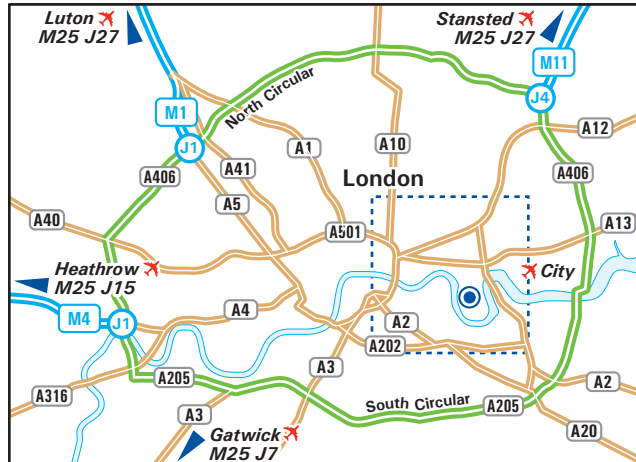

#### By Train

- Cannon Street is the nearest mainline station.
- For further information on train times and fares, please contact the National Rail Enquires Line on 08457 484950.

#### By Underground

- The nearest underground station is Mansion House, which is on the District and Circle Lines.